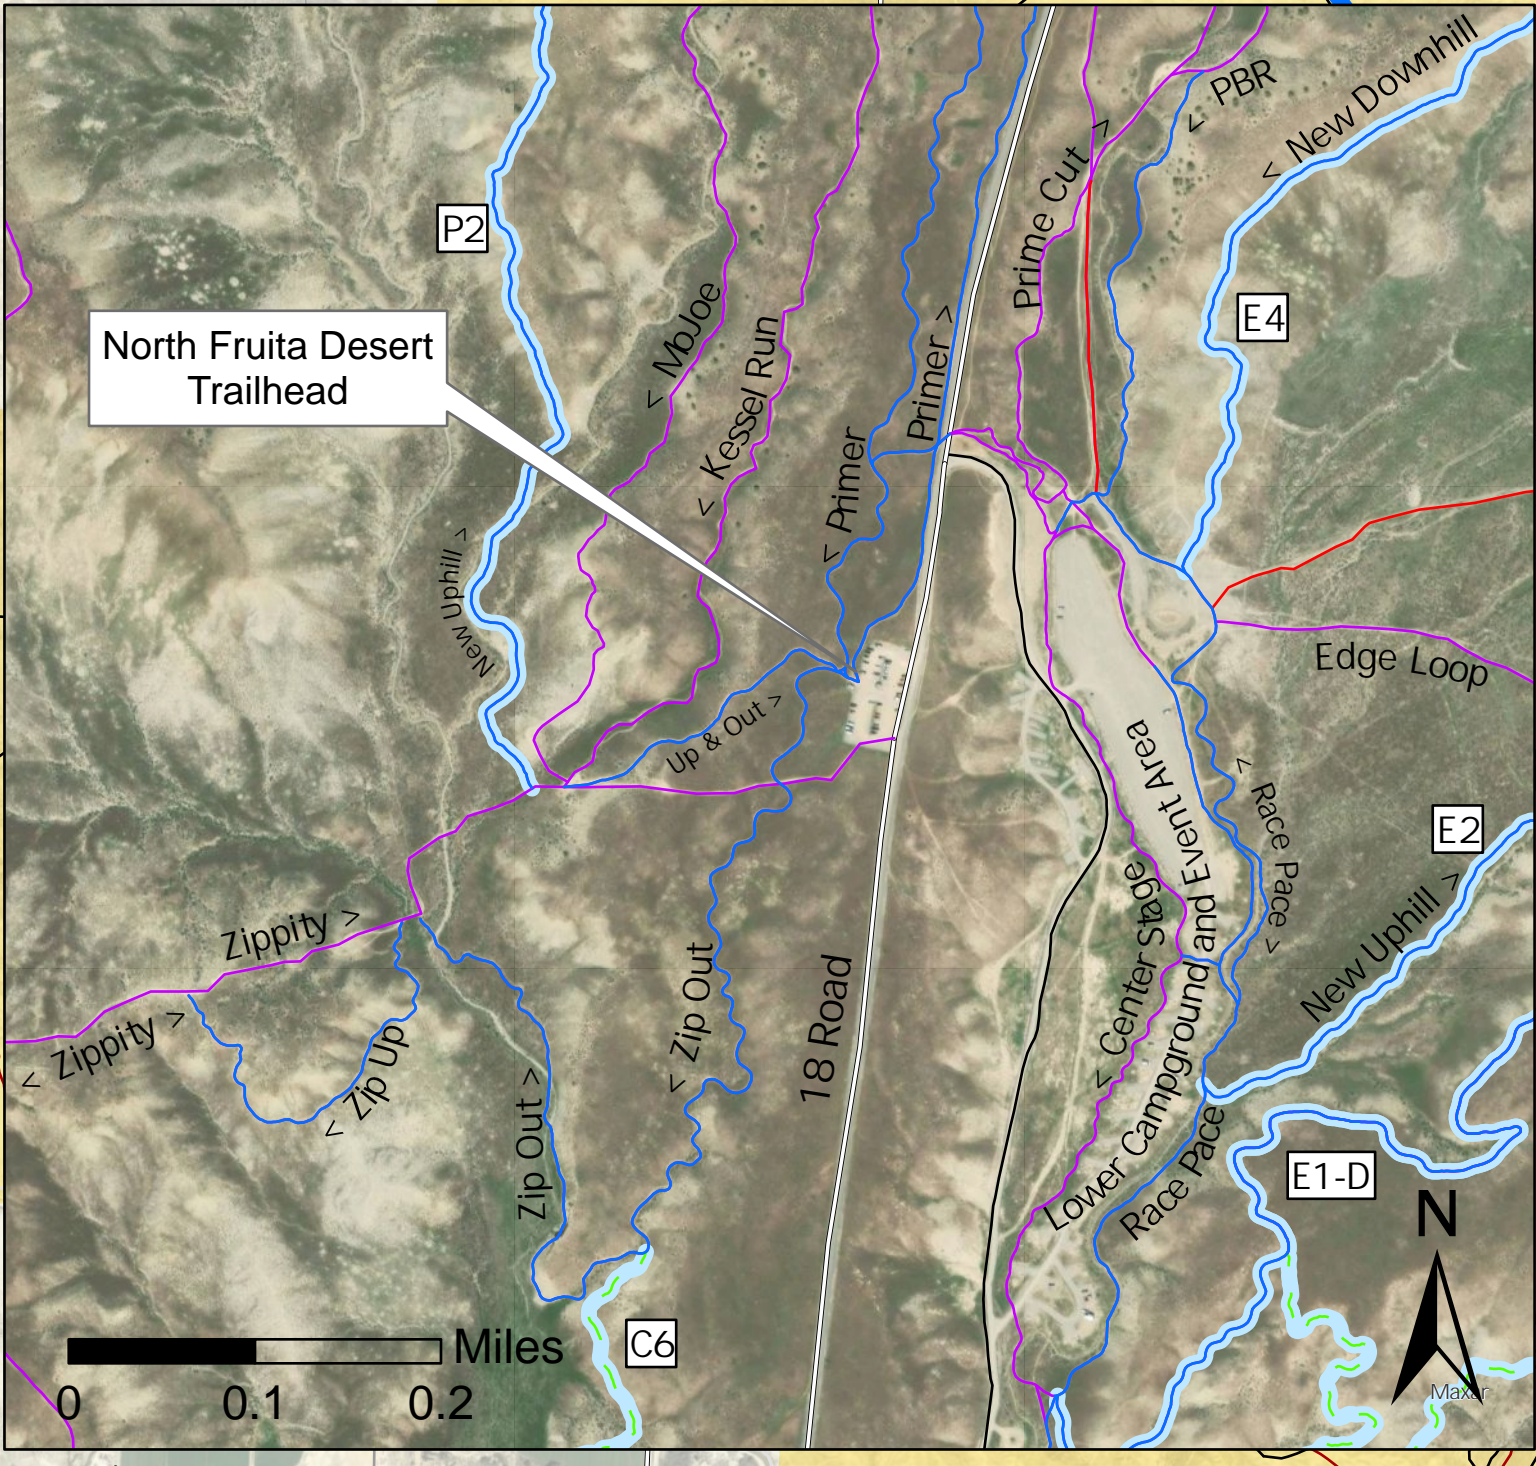

Name that Trail

North Fruita Desert Trails

Map Updated April 12, 2024

North Fruita Desert Trailhead

ATTENTION TRAIL USERS
As part of the new Trails Master Plan that approved construction of ~30 miles of new singletrack trail in the North Fruita Desert, some trails are now unidirectional. These trails are signed accordingly and have been designated as such due to safety concerns.

NOTE TO MAP USERS
No warrantee is made by the Bureau of Land Management as to the accuracy, reliability, or completeness of the data layers shown on this map. The official land records of the data providers should be checked for current status on any specific tract of land.

Legend

	Open to Full-Sized Vehicles		
	Open to ATV (<50 in), Motorcycles, Bikes, Hikers, and Equestrians		
	Open to Motorcycles, Bikes, Hikers, and Equestrians		
	Open to Bikes, Hikers, and Equestrians		
	Seasonal Closure - December 1 to May 1		
	Future Route Closure		North Fruita Desert Special Recreation Management Area
	Trails Built in 2022 - 2024!		Bureau of Land Management
	Trails to Be Built Soon!		Private
	Trails Yet to be Named ??		

0 1.5 3 Miles