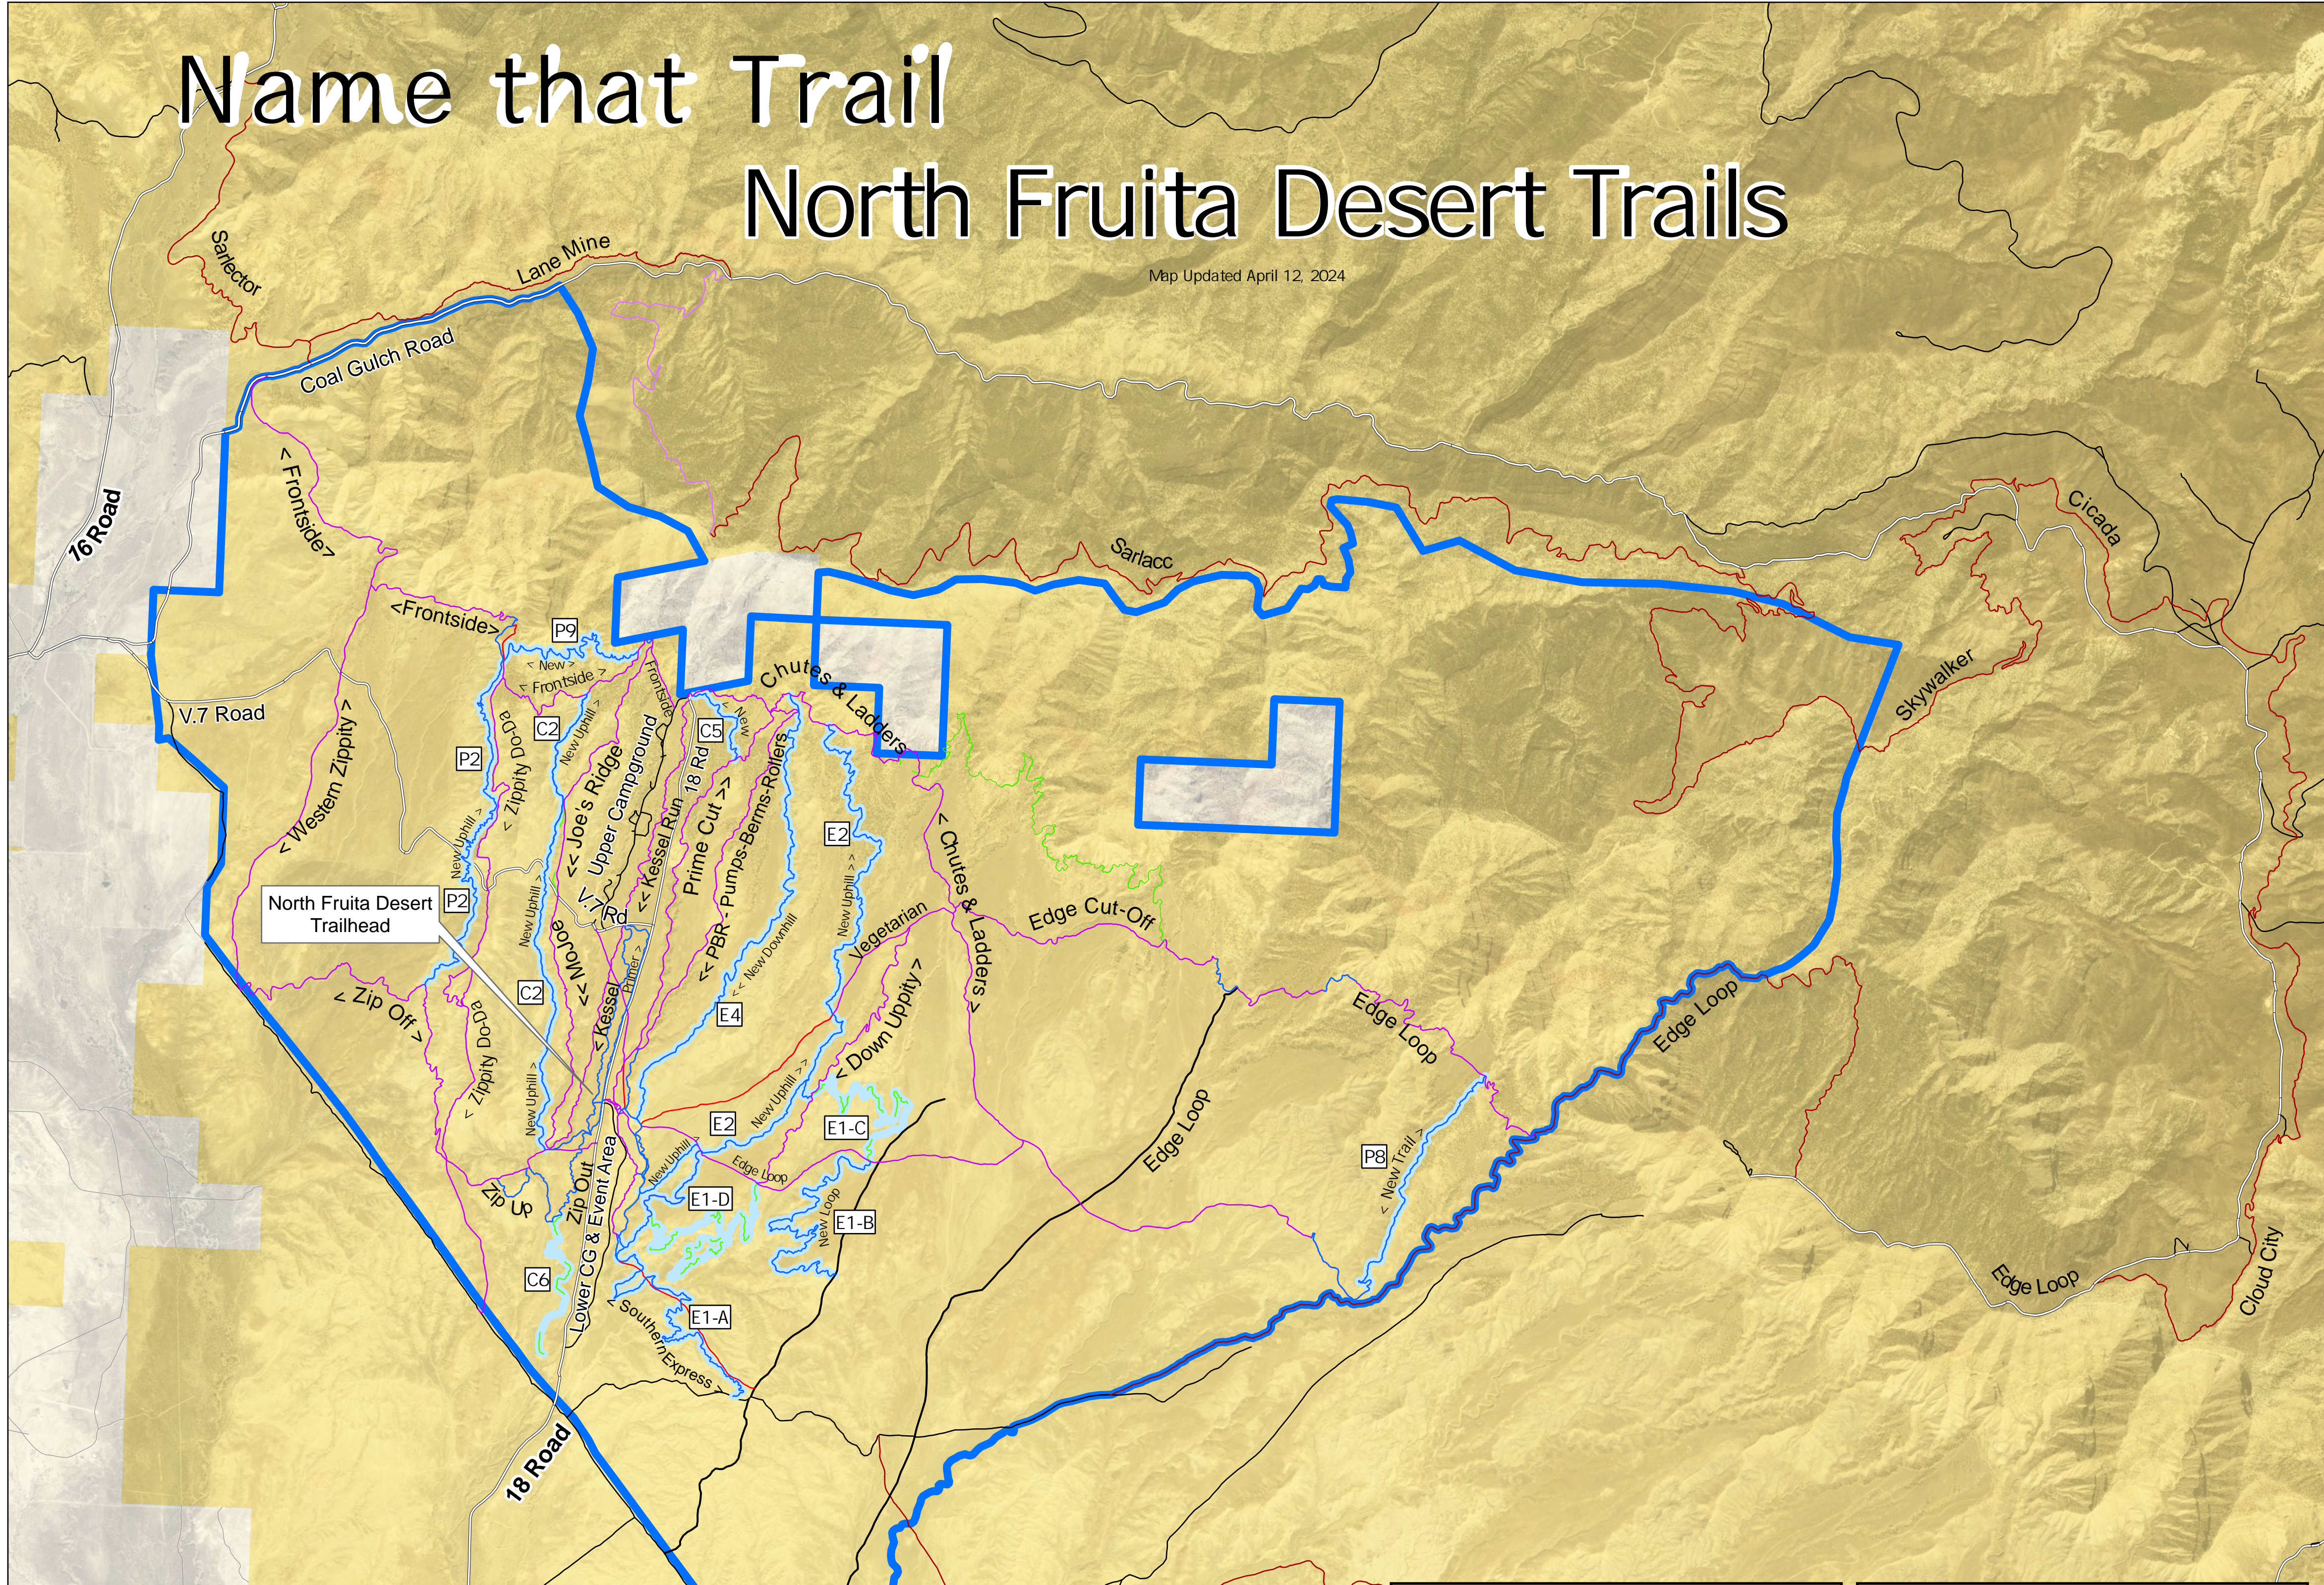

Name that Trail

North Fruita Desert Trails

Map Updated April 12, 2024

North Fruita Desert Trailhead

ATTENTION TRAIL USERS
As part of the new Trails Master Plan that approved construction of ~30 miles of new singletrack trail in the North Fruita Desert, some trails are now unidirectional. These trails are signed accordingly and have been designated as such due to safety concerns.

NOTE TO MAP USERS
No warrantee is made by the Bureau of Land Management as to the accuracy, reliability, or completeness of the data layers shown on this map. The official land records of the data providers should be checked for current status on any specific tract of land.

Legend

	Open to Full-Sized Vehicles		
	Open to ATV (<50 in), Motorcycles, Bikes, Hikers, and Equestrians		
	Open to Motorcycles, Bikes, Hikers, and Equestrians		
	Open to Bikes, Hikers, and Equestrians		
	Seasonal Closure - December 1 to May 1		
	Future Route Closure		North Fruita Desert Special Recreation Management Area
	Trails Built in 2022 - 2024!		Bureau of Land Management
	Trails to Be Built Soon!		Private
	Trails Yet to be Named ??		

0 1.5 3 Miles